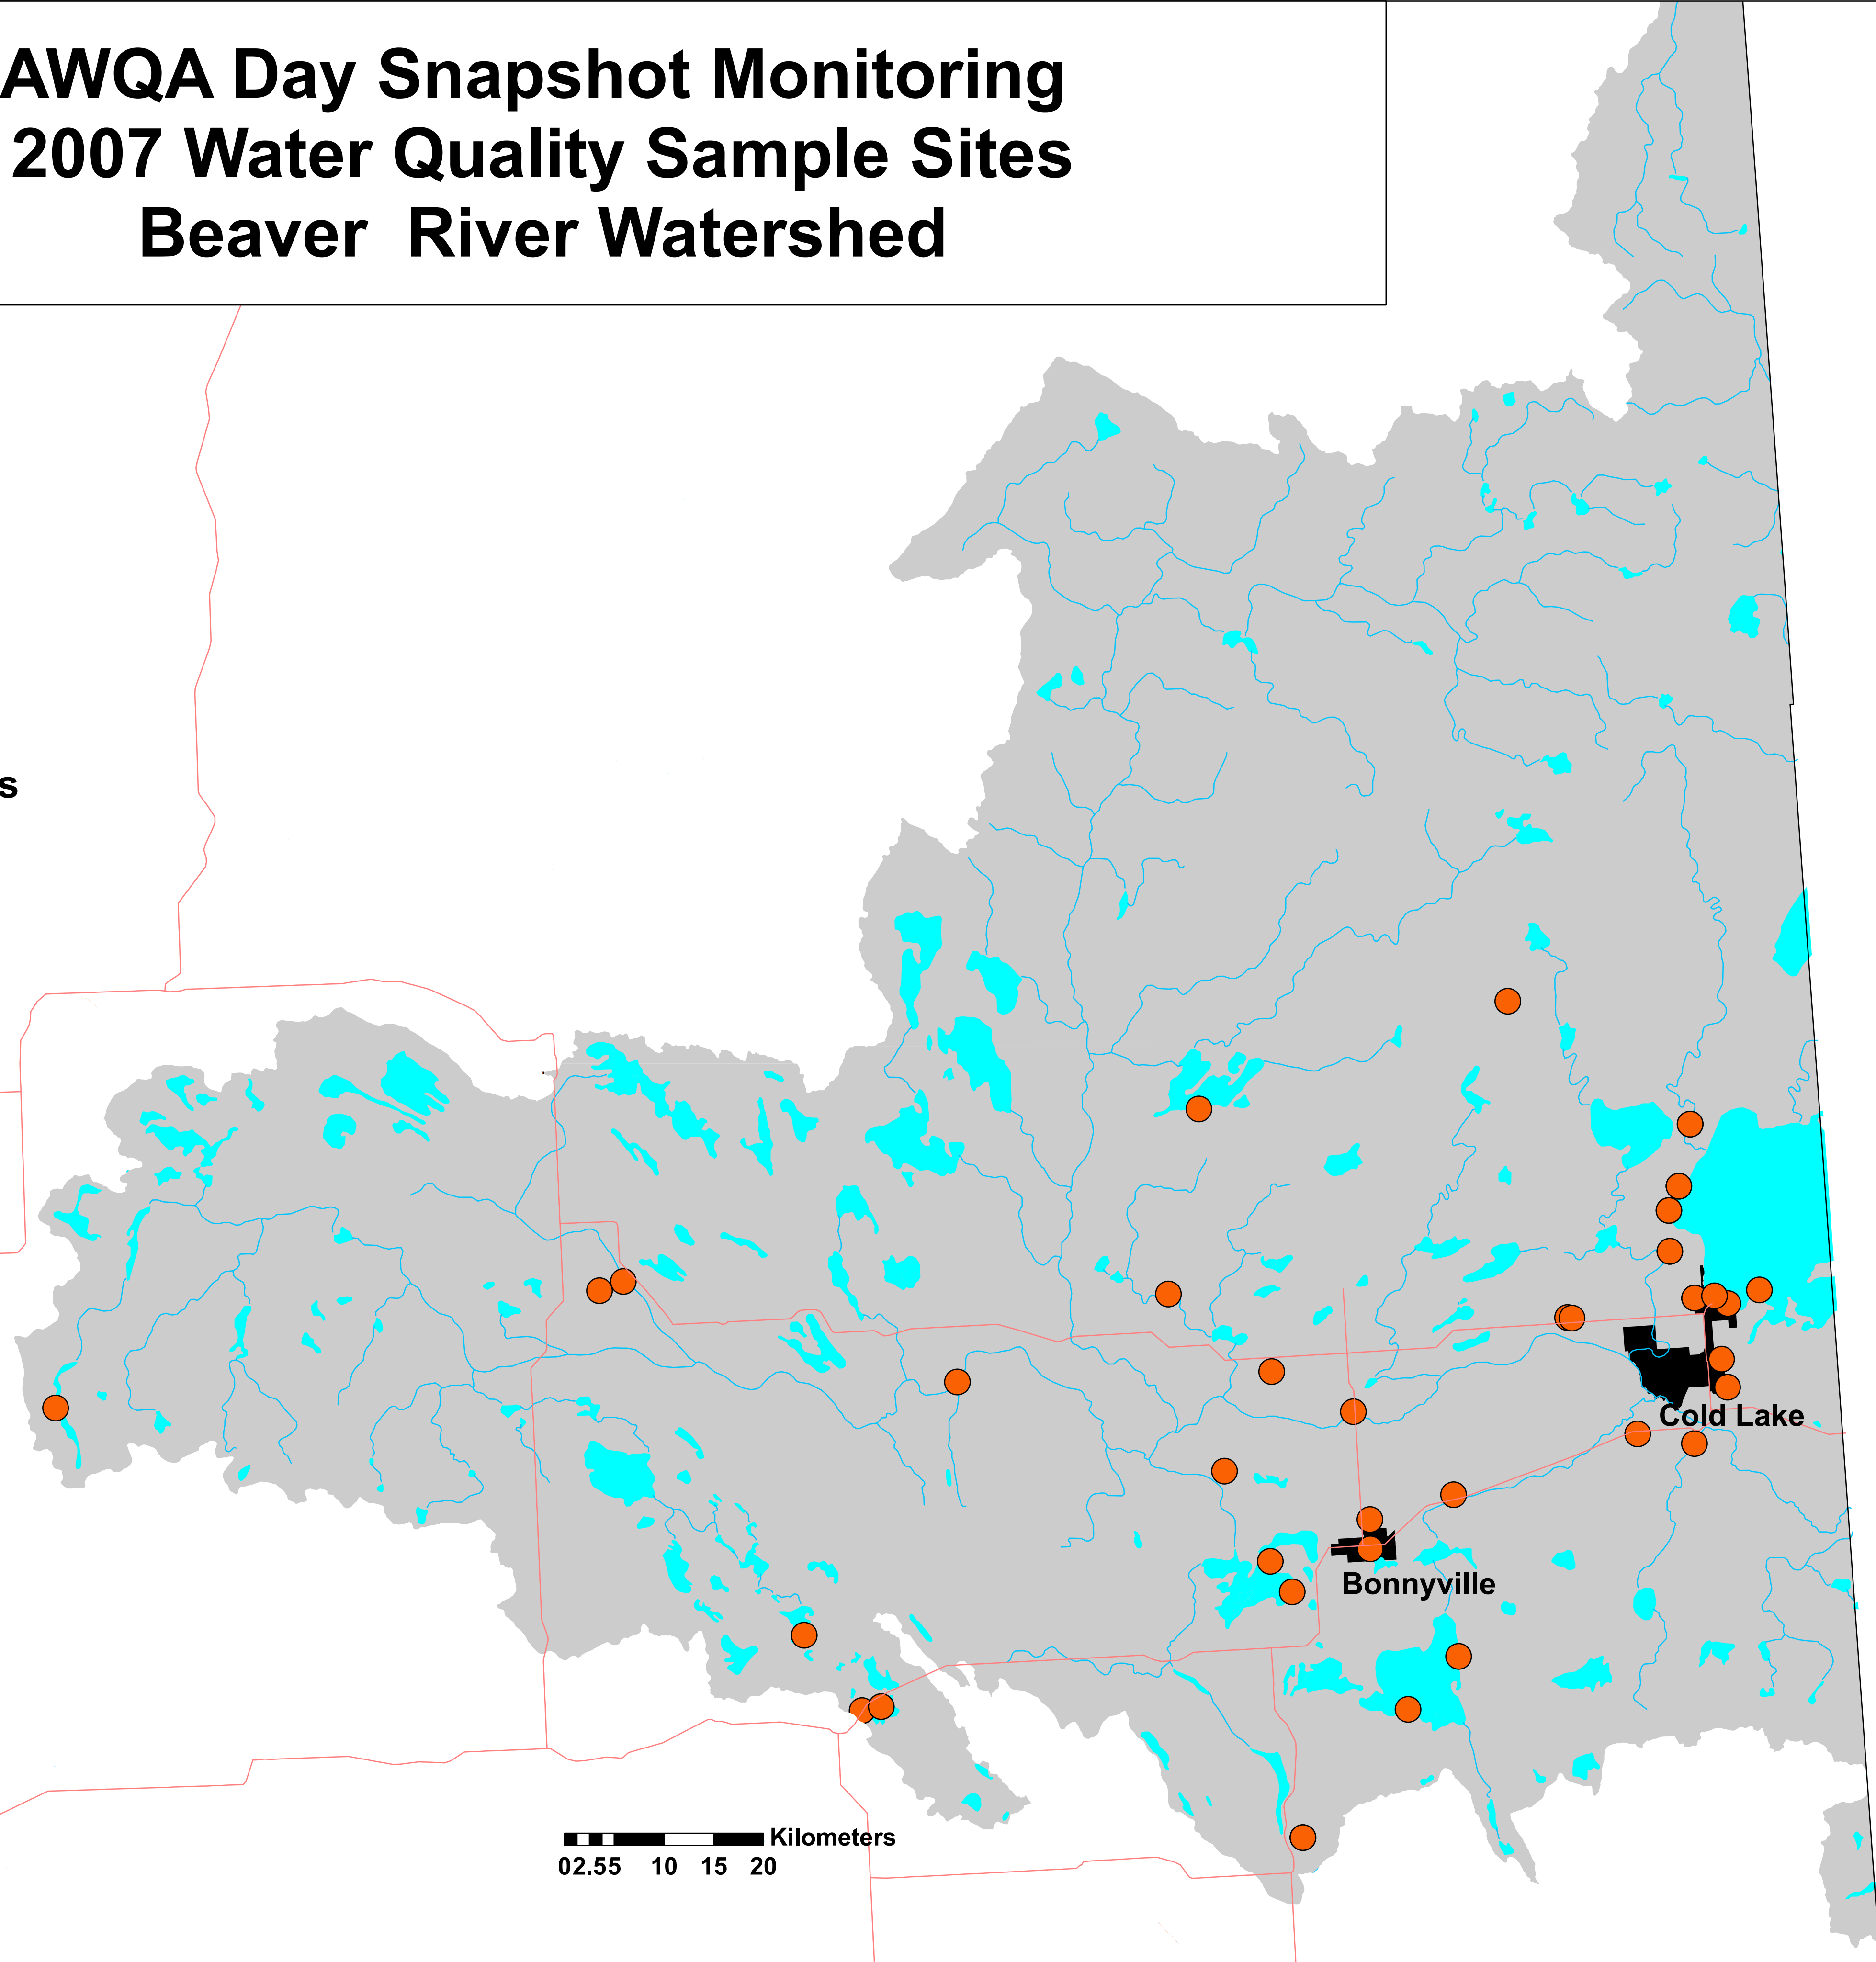

# AWQA Day Snapshot Monitoring 2007 Water Quality Sample Sites Beaver River Watershed

● Water Quality Sites

**ALMS**  
Alberta Lake Management Society

AWQA Day is a program of the Alberta Lake Management Society in partnership with: Alberta Agriculture and Food, Agriculture and Agri-Food Canada, Alberta Environment, Alberta Stewardship Network, Fisheries and Oceans Canada and Inside Education.