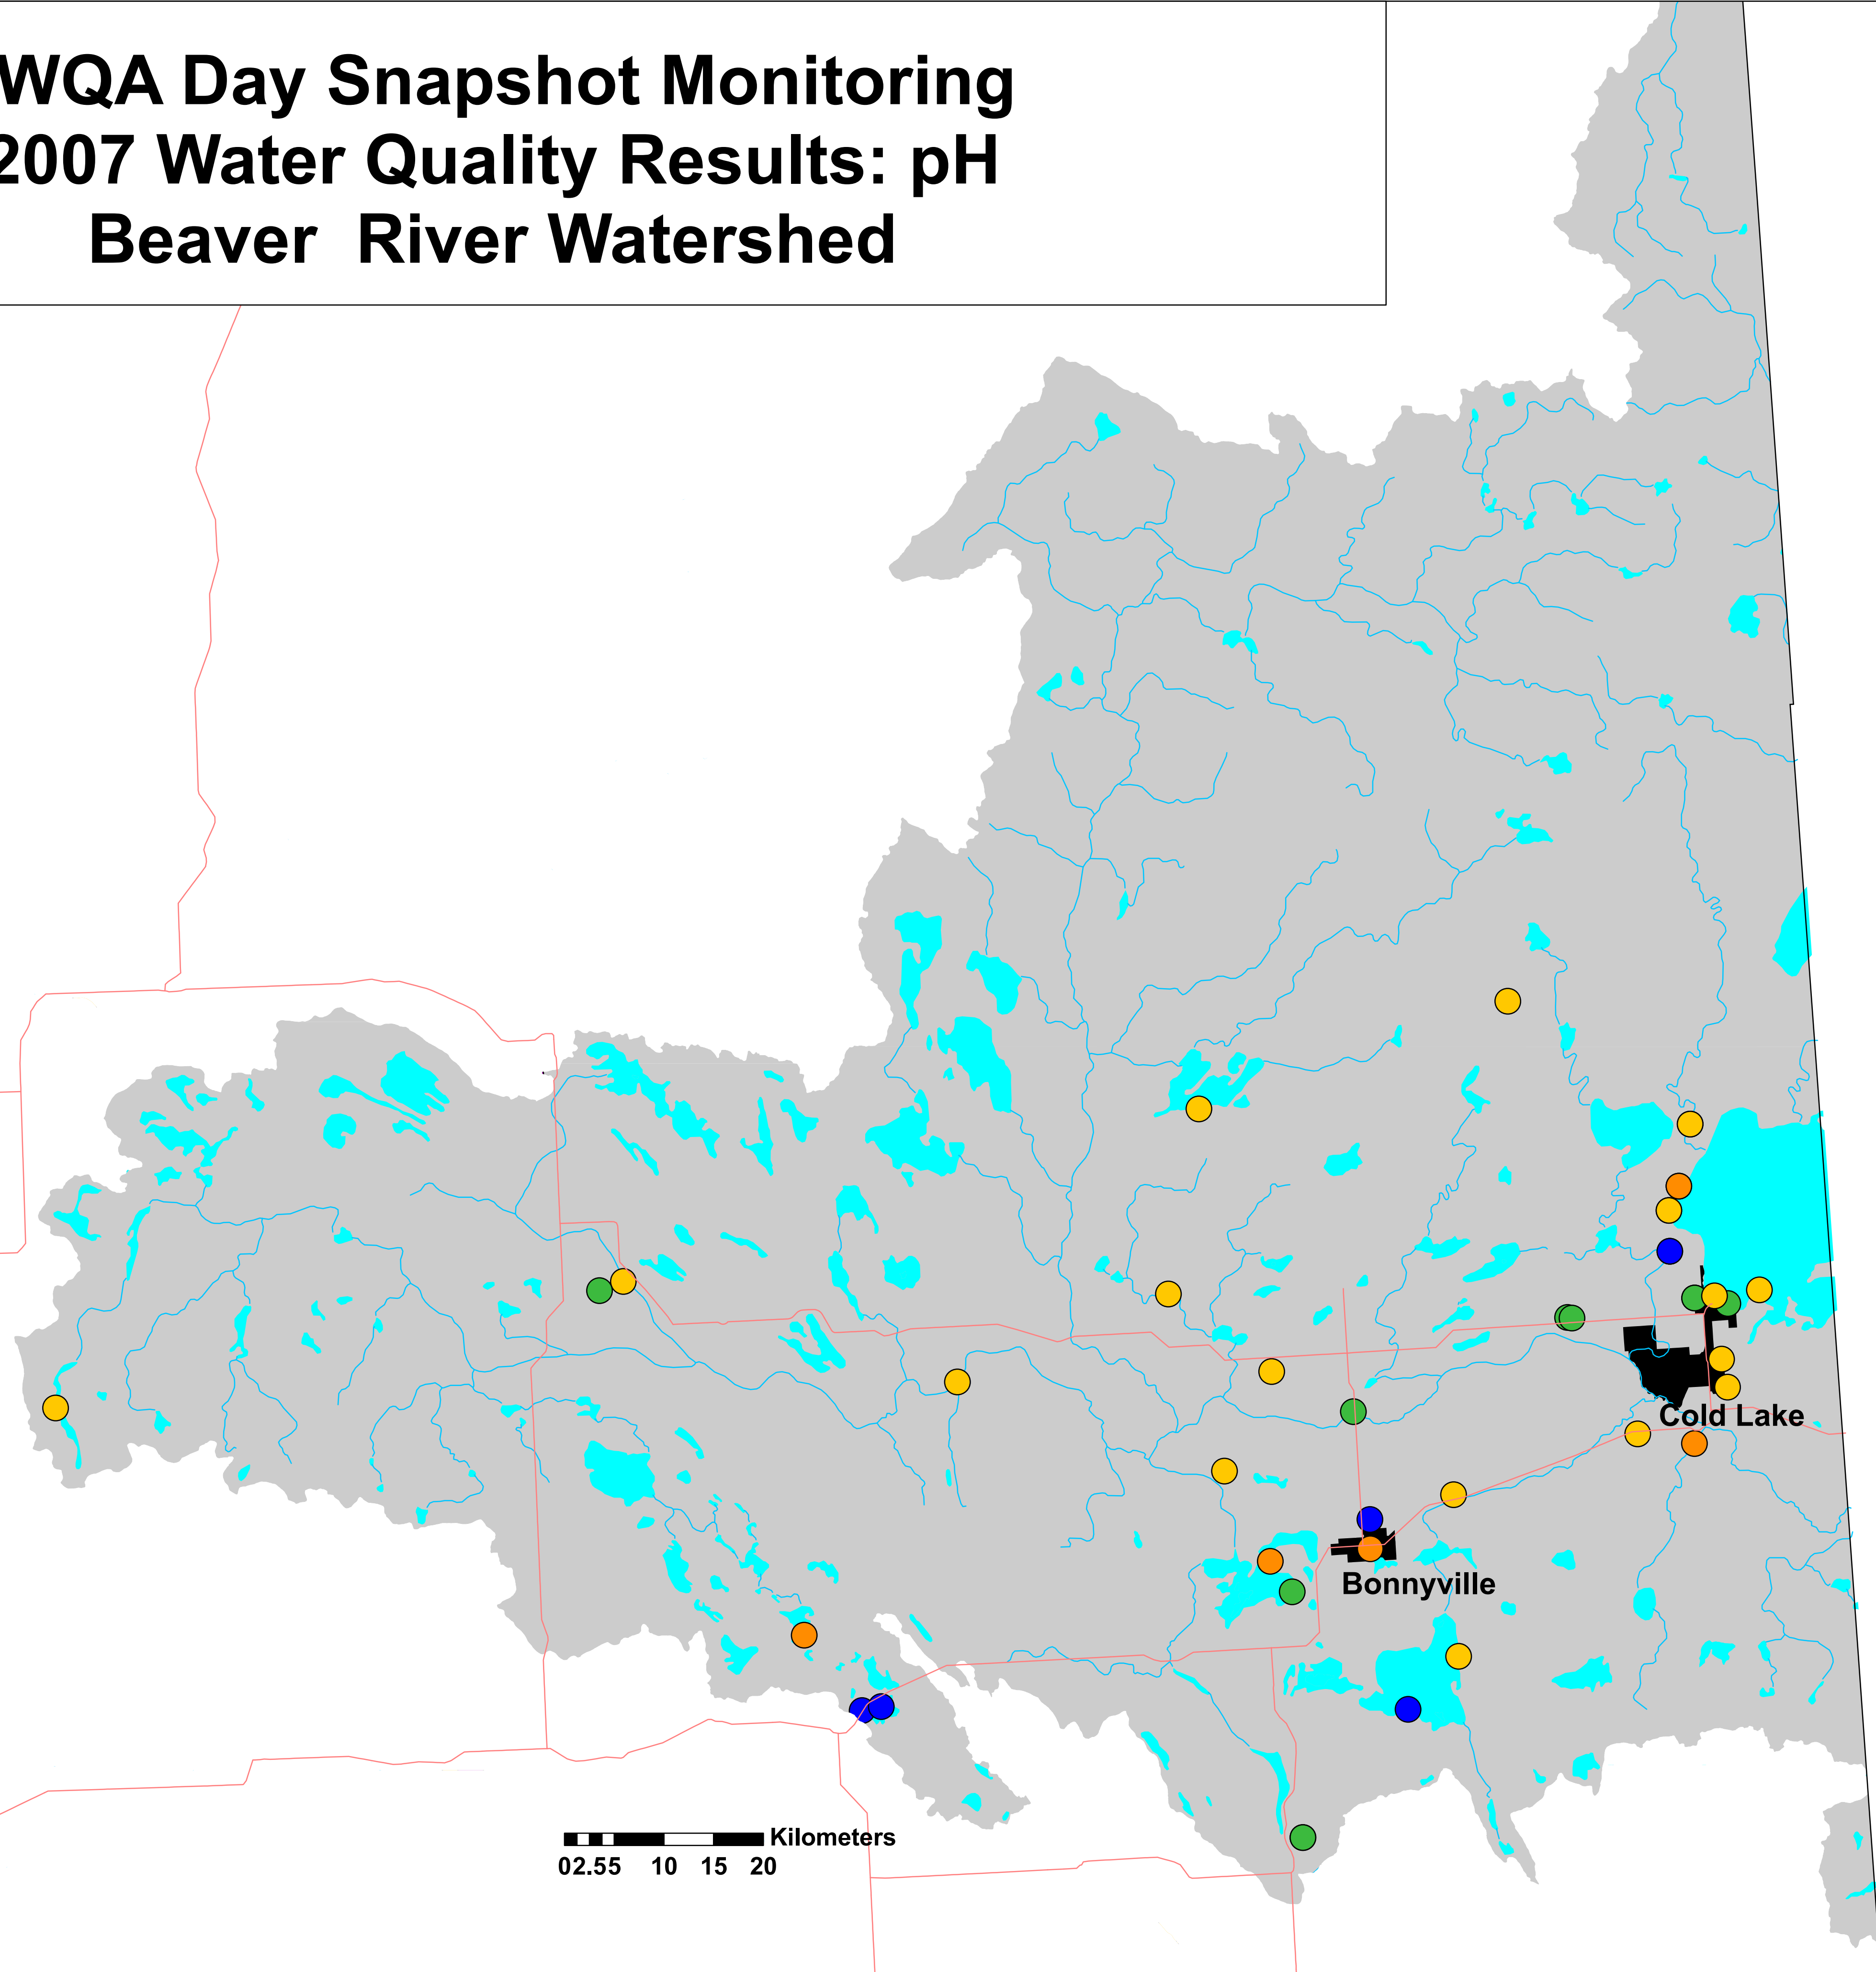

# AWQA Day Snapshot Monitoring 2007 Water Quality Results: pH Beaver River Watershed

### Water Quality Results

**ALMS** Alberta Lake Management Society  
Sponsored by:

AWQA Day is a program of the Alberta Lake Management Society in partnership with: Alberta Agriculture and Food, Agriculture and Agri-Food Canada, Alberta Environment, Alberta Stewardship Network, Fisheries and Oceans Canada and Inside Education.