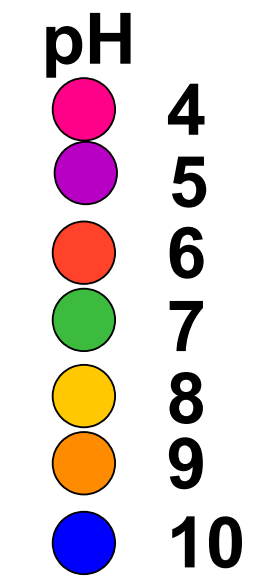

Water Quality Results

ALMS Alberta Lake Management Society
Sponsored by:

AWQA Day is a program of the Alberta Lake Management Society in partnership with: Alberta Agriculture and Food, Agriculture and Agri-Food Canada, Alberta Environment, Alberta Stewardship Network, Fisheries and Oceans Canada and Inside Education.

EPCOR **Hatfield CONSULTANTS** **ALBERTA PACIFIC** **UNILEVER EVERGREEN** **JCA**

With special thanks to Mountain Equipment Co-op and McBain Camera