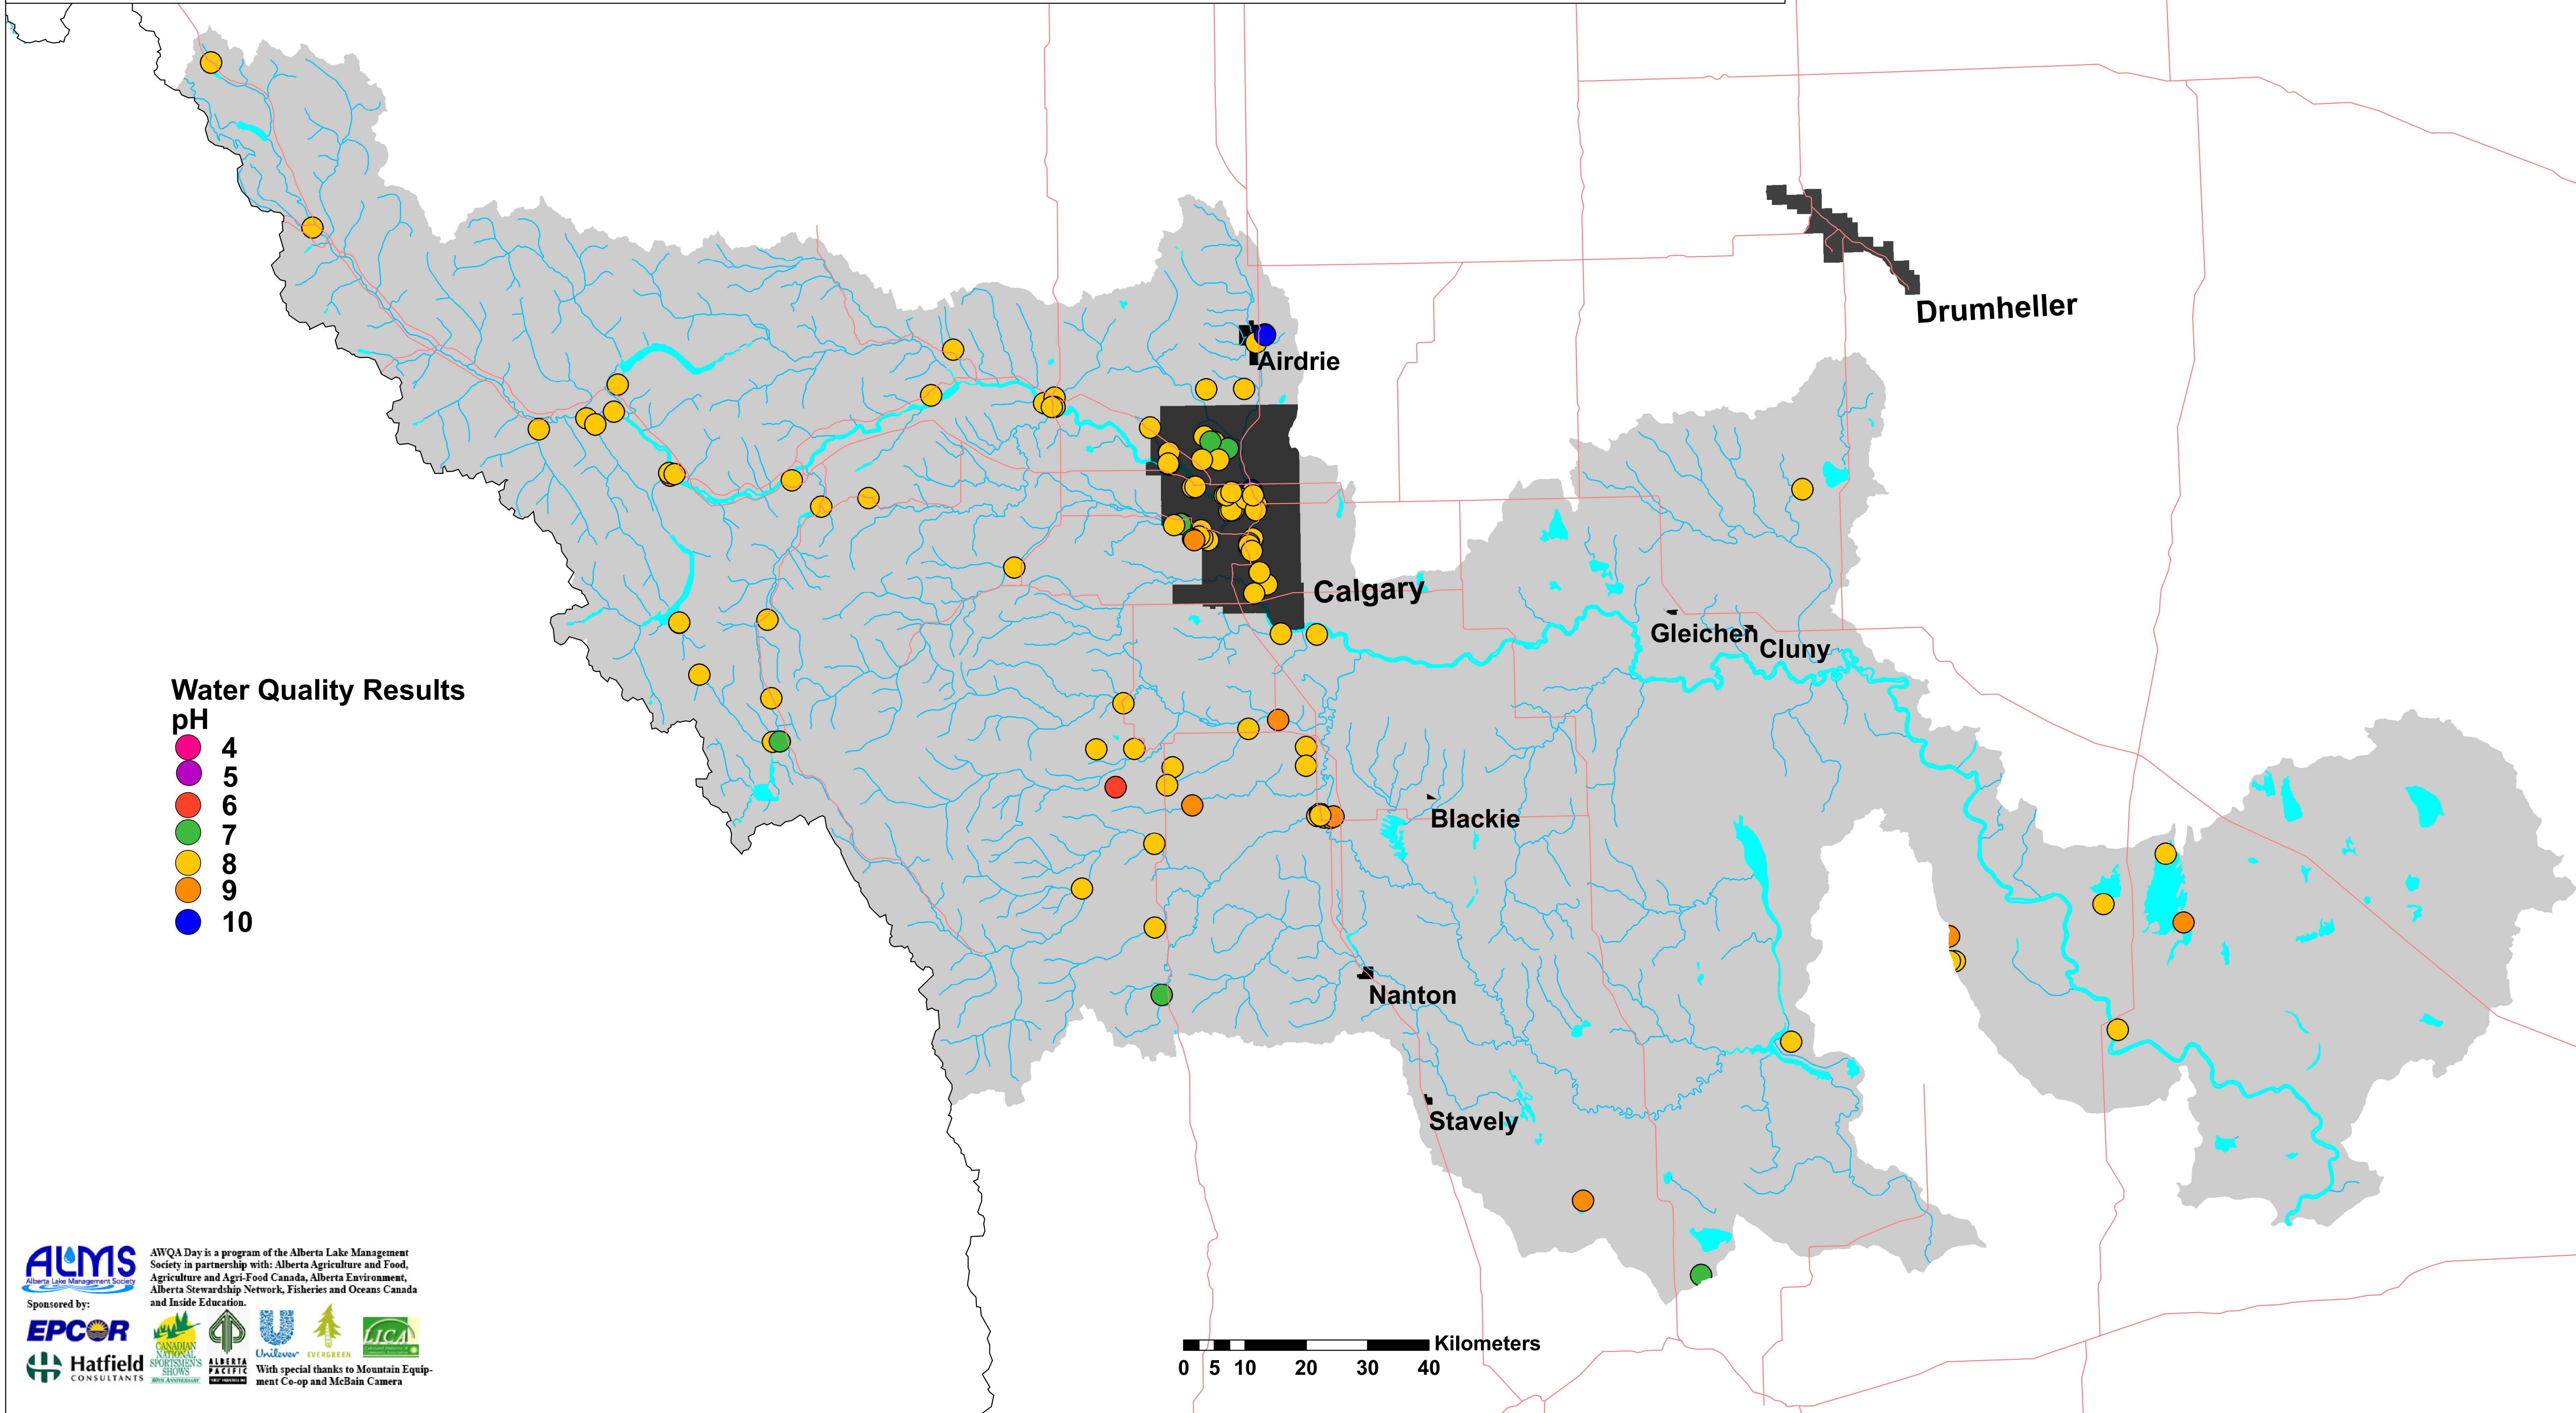

AWQA Day Snapshot Monitoring 2007 Water Quality Results: pH Bow River Watershed

ALMS Alberta Lake Management Society
AWQA Day is a program of the Alberta Lake Management Society in partnership with: Alberta Agriculture and Food, Agriculture and Agri-Food Canada, Alberta Environment, Alberta Stewardship Network, Fisheries and Oceans Canada and Inside Education.

Sponsored by:

- EPCOR**
- Hatfield CONSULTANTS**
- CANADIAN SPORTSMAN'S SHOWS**
- ALBERTA PACIFIC**
- Unilever EVERGREEN**
- LCA**

With special thanks to Mountain Equipment Co-op and McBain Camera