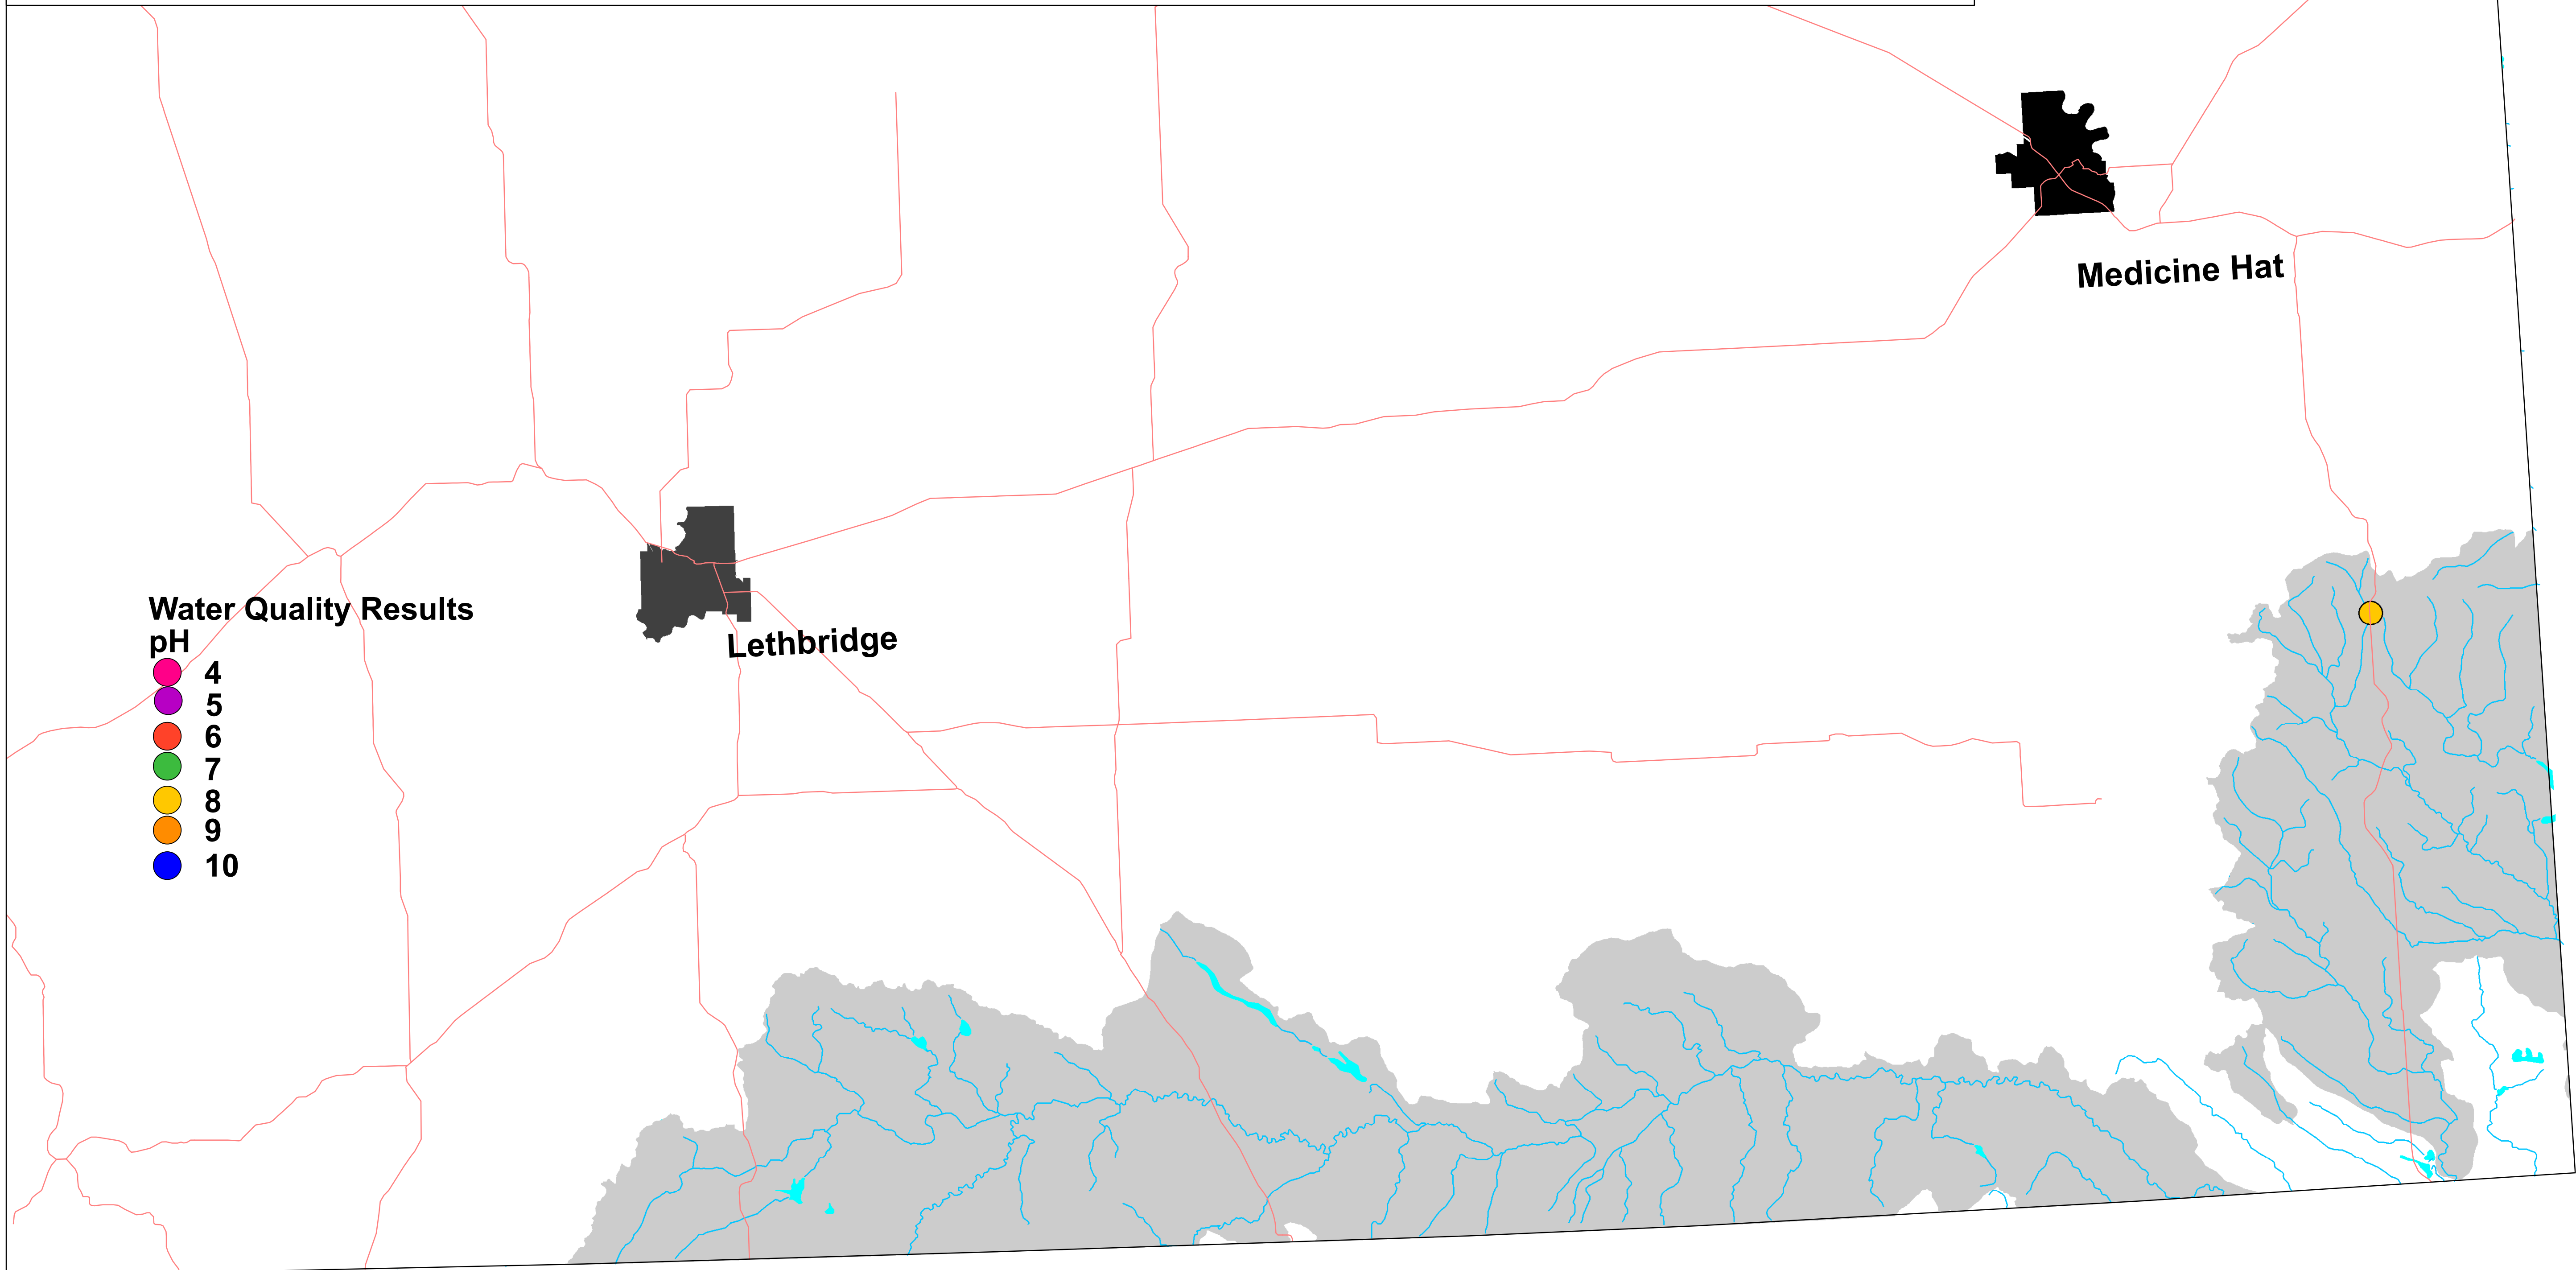

AWQA Day Snapshot Monitoring 2007 Water Quality Results: pH Missouri River Watershed

Water Quality Results